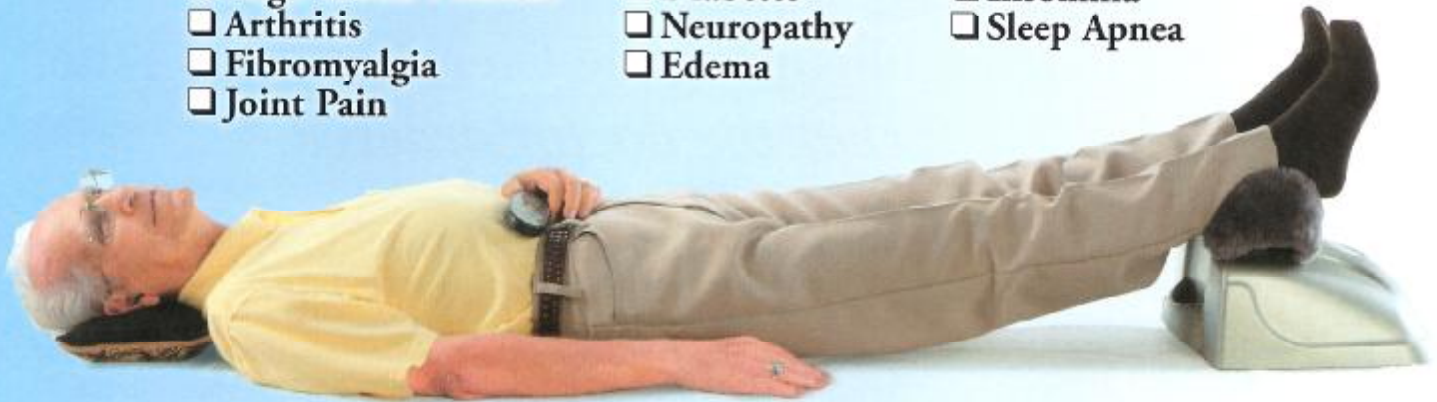

The **Exerciser 2000 Elite™** is for you

Easy to Use
Just lie down and relax

Receive some of the benefits of aerobic exercise without stress or impact on the joints!

Relaxation of the back muscles

Oxygenation of the blood

Increased mobility

Increase circulation throughout the body

Helps relieve stiffness from head to toe

Oxygen...Your health depends on it!

If you have body weakness, fatigue, circulation problems, poor digestion, muscle aches and pains, depression, or memory loss it could be caused by a lack of oxygen.

Features

- Weighs only 15 pounds
- 15" wide x 13.5" deep x 9.5" high
- FDA Class 1 Registered
- ETL Approval
- 5-speed operation
- 2 pre-programmed selections —one for relaxation —one for energizing
- Heavy duty, high torque DC motor
- Wide cushioned ankle rest
- 16 minute digital timer with safety shut-off
- 2 year parts and labor warranty